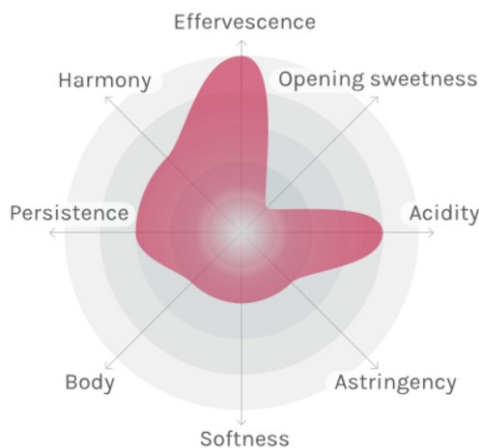

Wine type

Fresh wines

Sweeter wines